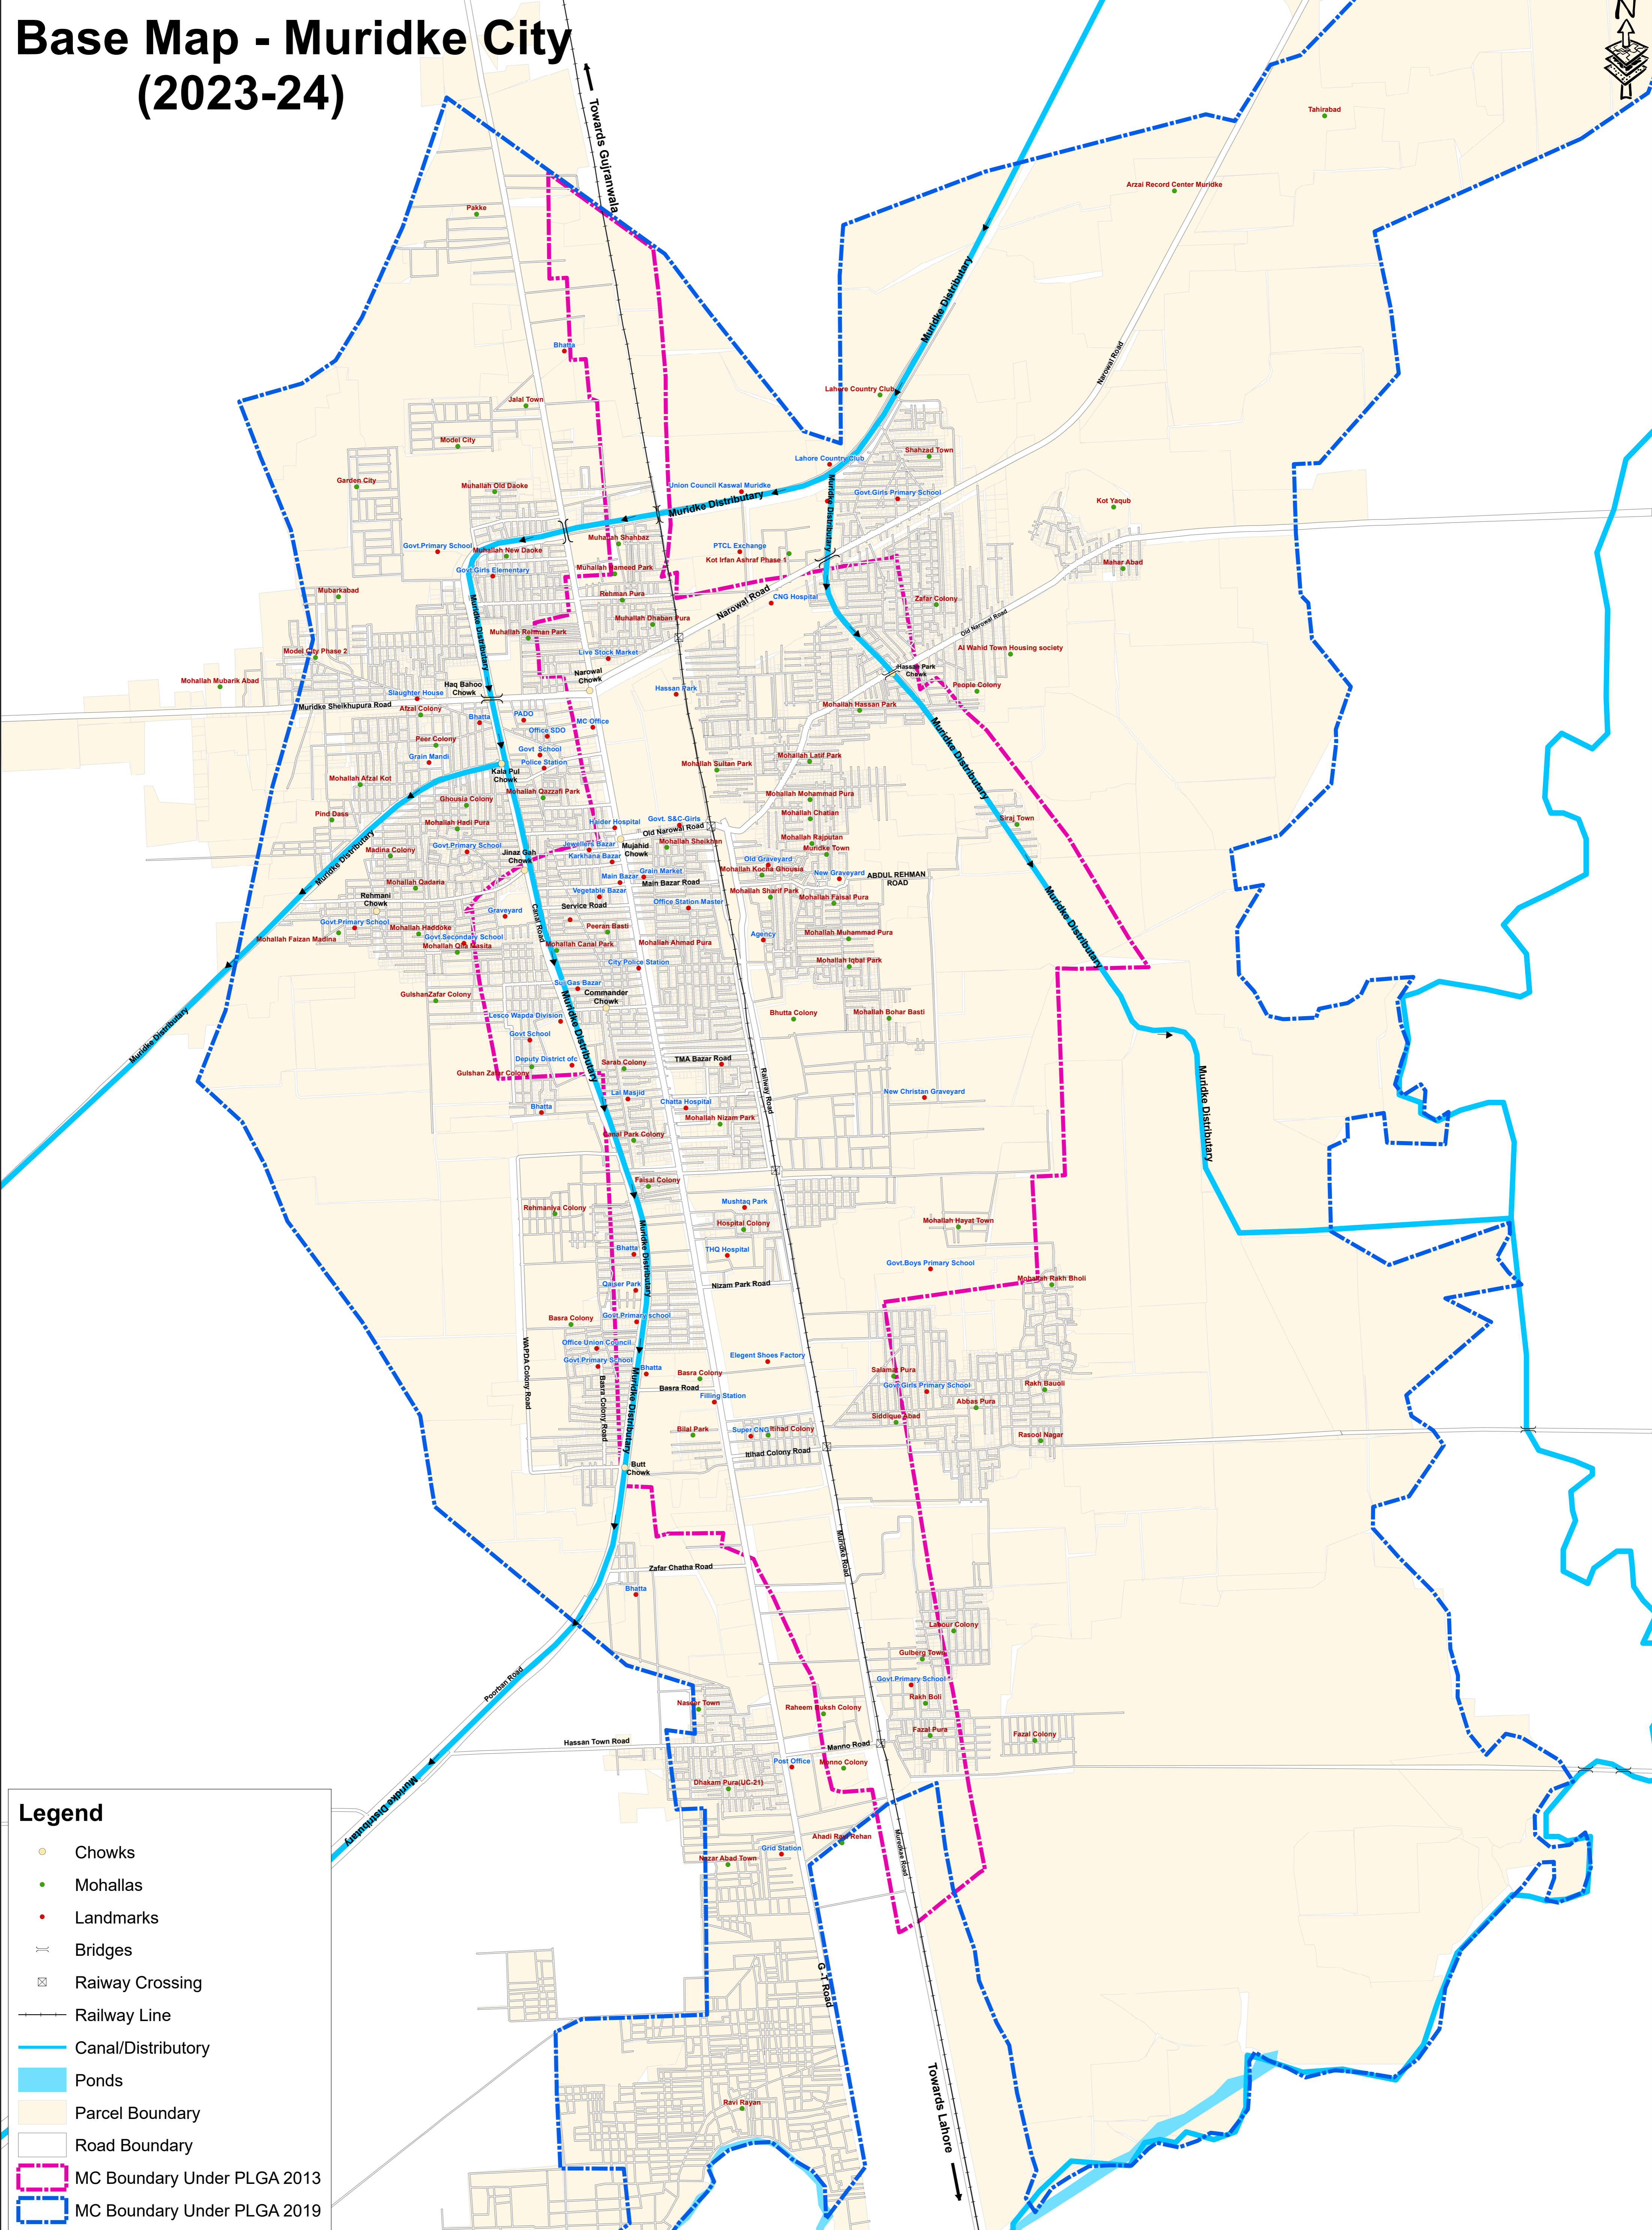

Base Map - Muridke City (2023-24)

Legend

- Chowks
- Mohallas
- Landmarks
- Bridges
- Railway Crossing
- Railway Line
- Canal/Distributary
- Ponds
- Parcel Boundary
- Road Boundary
- MC Boundary Under PLGA 2013
- MC Boundary Under PLGA 2019