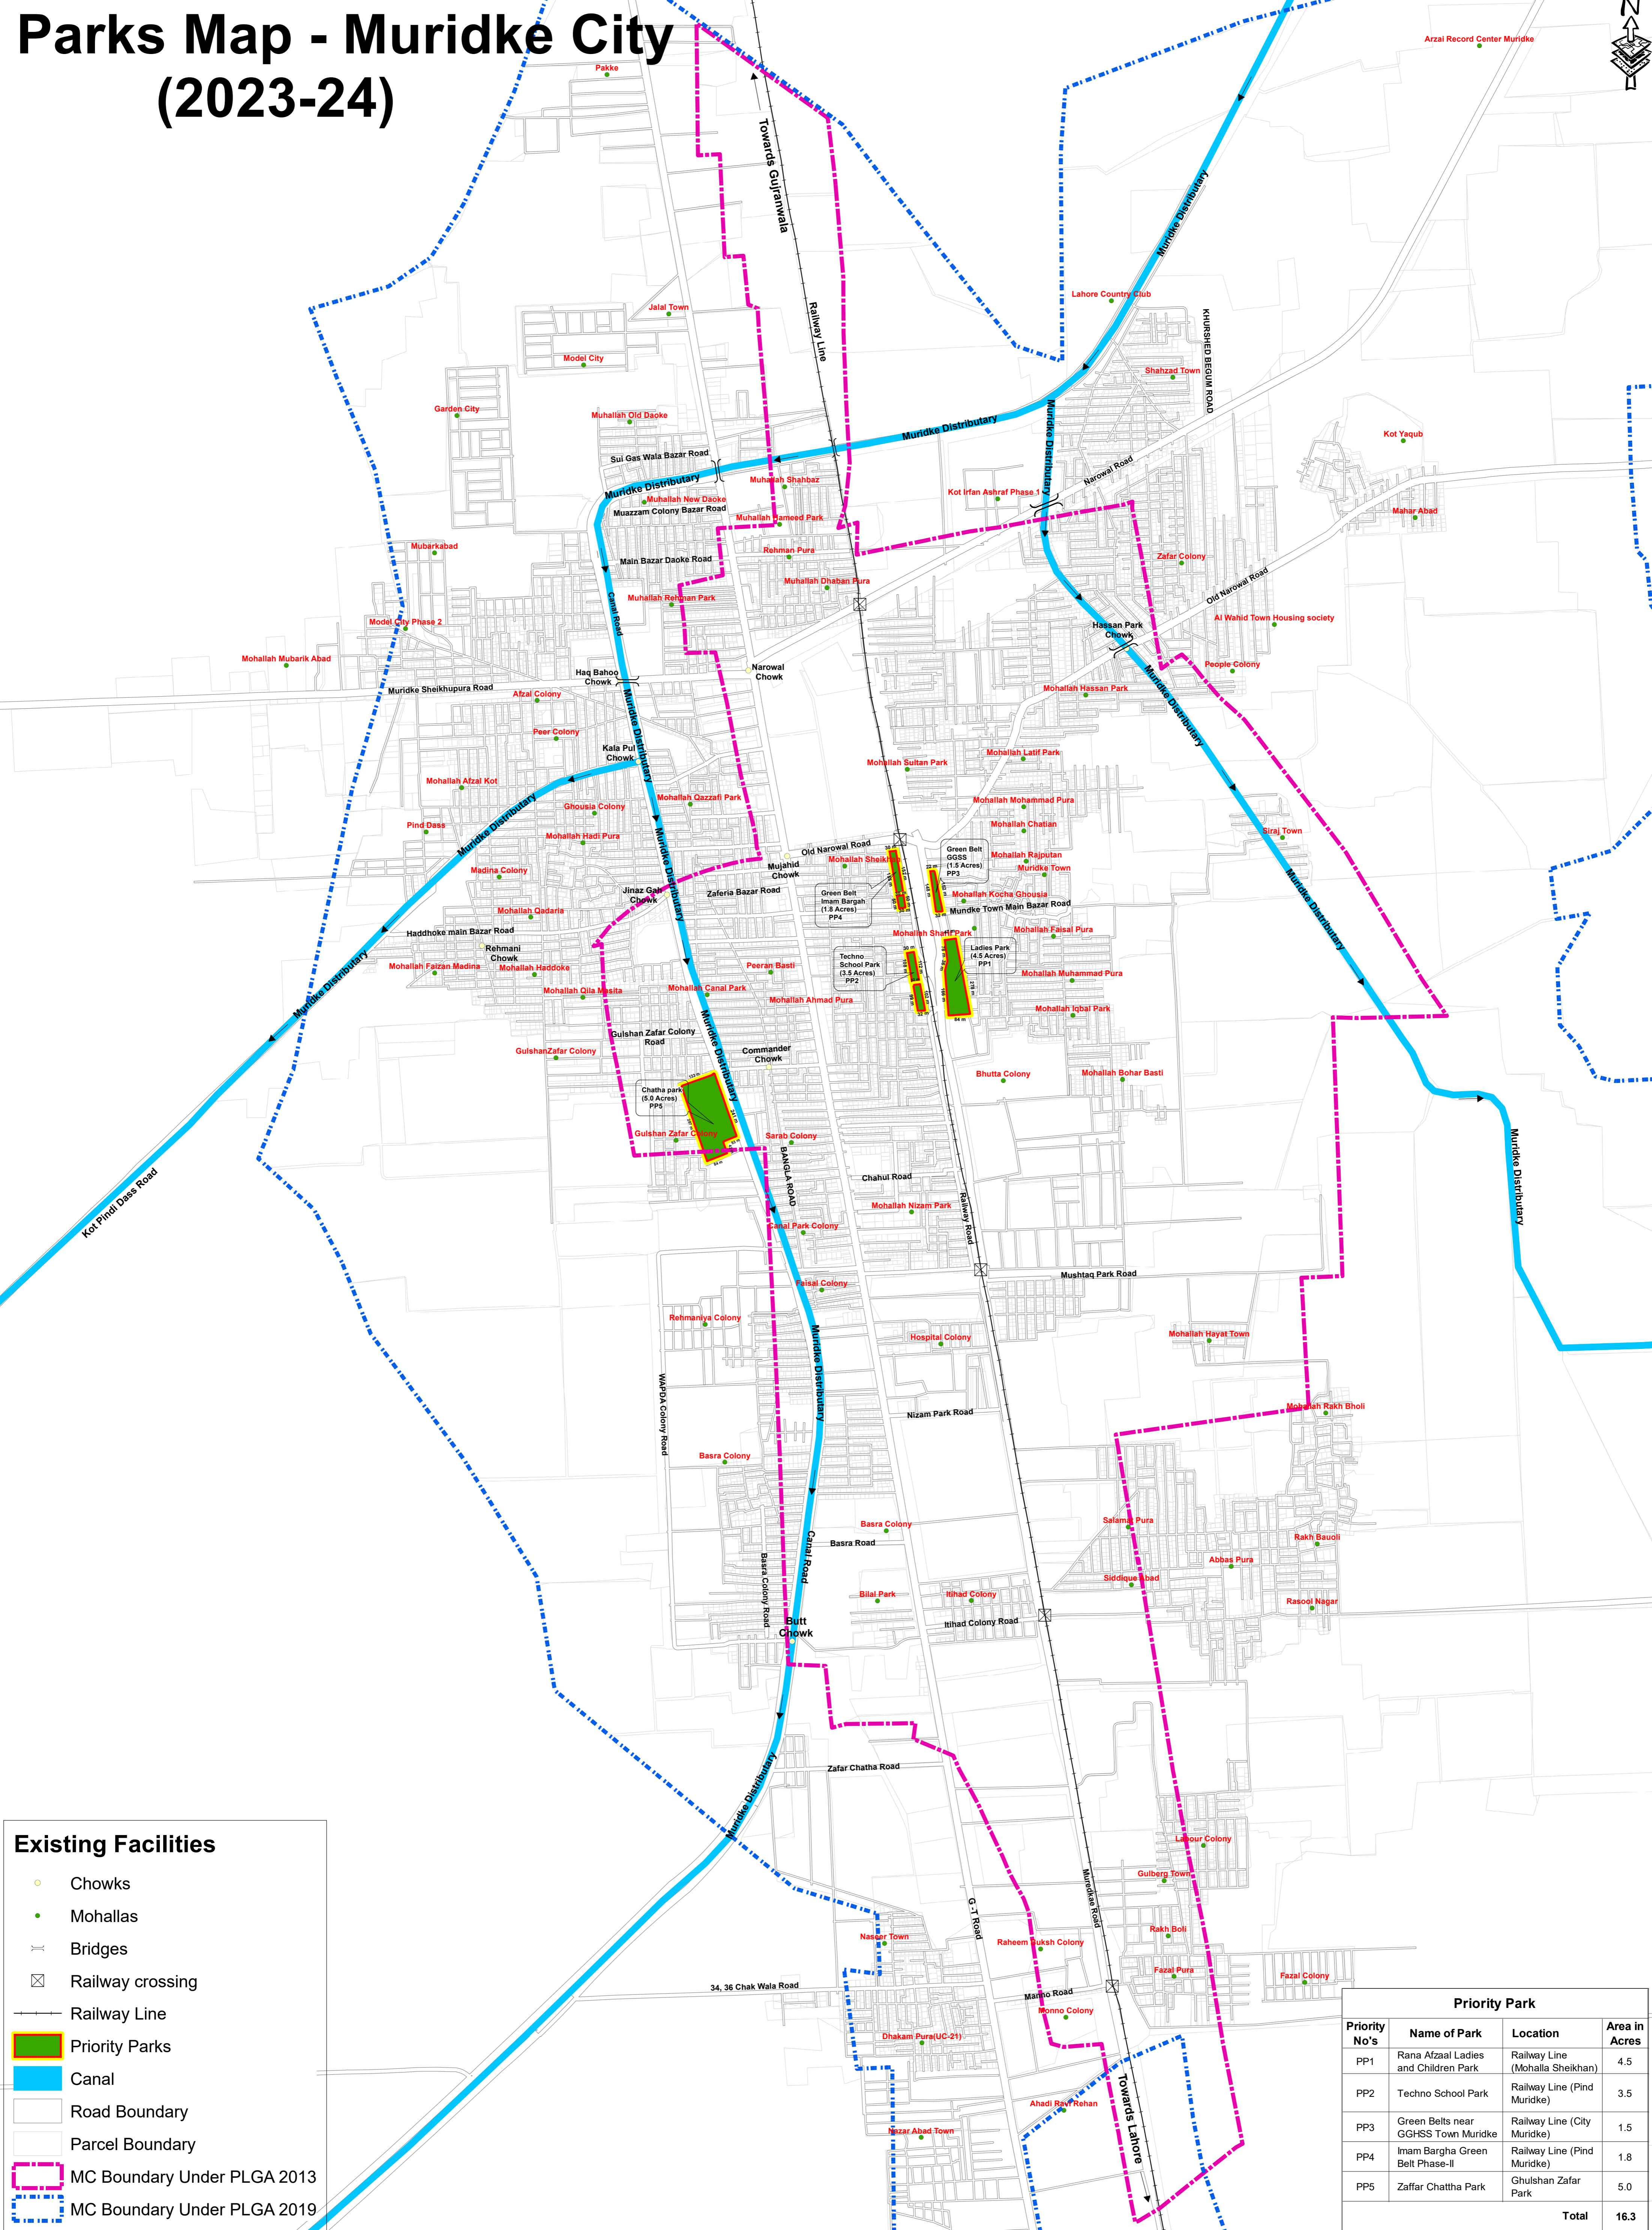

# Parks Map - Muridke City (2023-24)

## Existing Facilities

- Chowks
- Mohallas
- ✕ Bridges
- Railway crossing
- Railway Line
- Priority Parks
- Canal
- Road Boundary
- Parcel Boundary
- MC Boundary Under PLGA 2013
- MC Boundary Under PLGA 2019

Priority Park			
Priority No's	Name of Park	Location	Area in Acres
PP1	Rana Atzaal Ladies and Children Park	Railway Line (Mohalla Sheikhan)	4.5
PP2	Techno School Park	Railway Line (Pind Muridke)	3.5
PP3	Green Belts near GGHS Town Muridke	Railway Line (City Muridke)	1.5
PP4	Imam Bargha Green Belt Phase-II	Railway Line (Pind Muridke)	1.8
PP5	Zaffar Chatta Park	Gulshan Zafar Park	5.0
<b>Total</b>			<b>16.3</b>