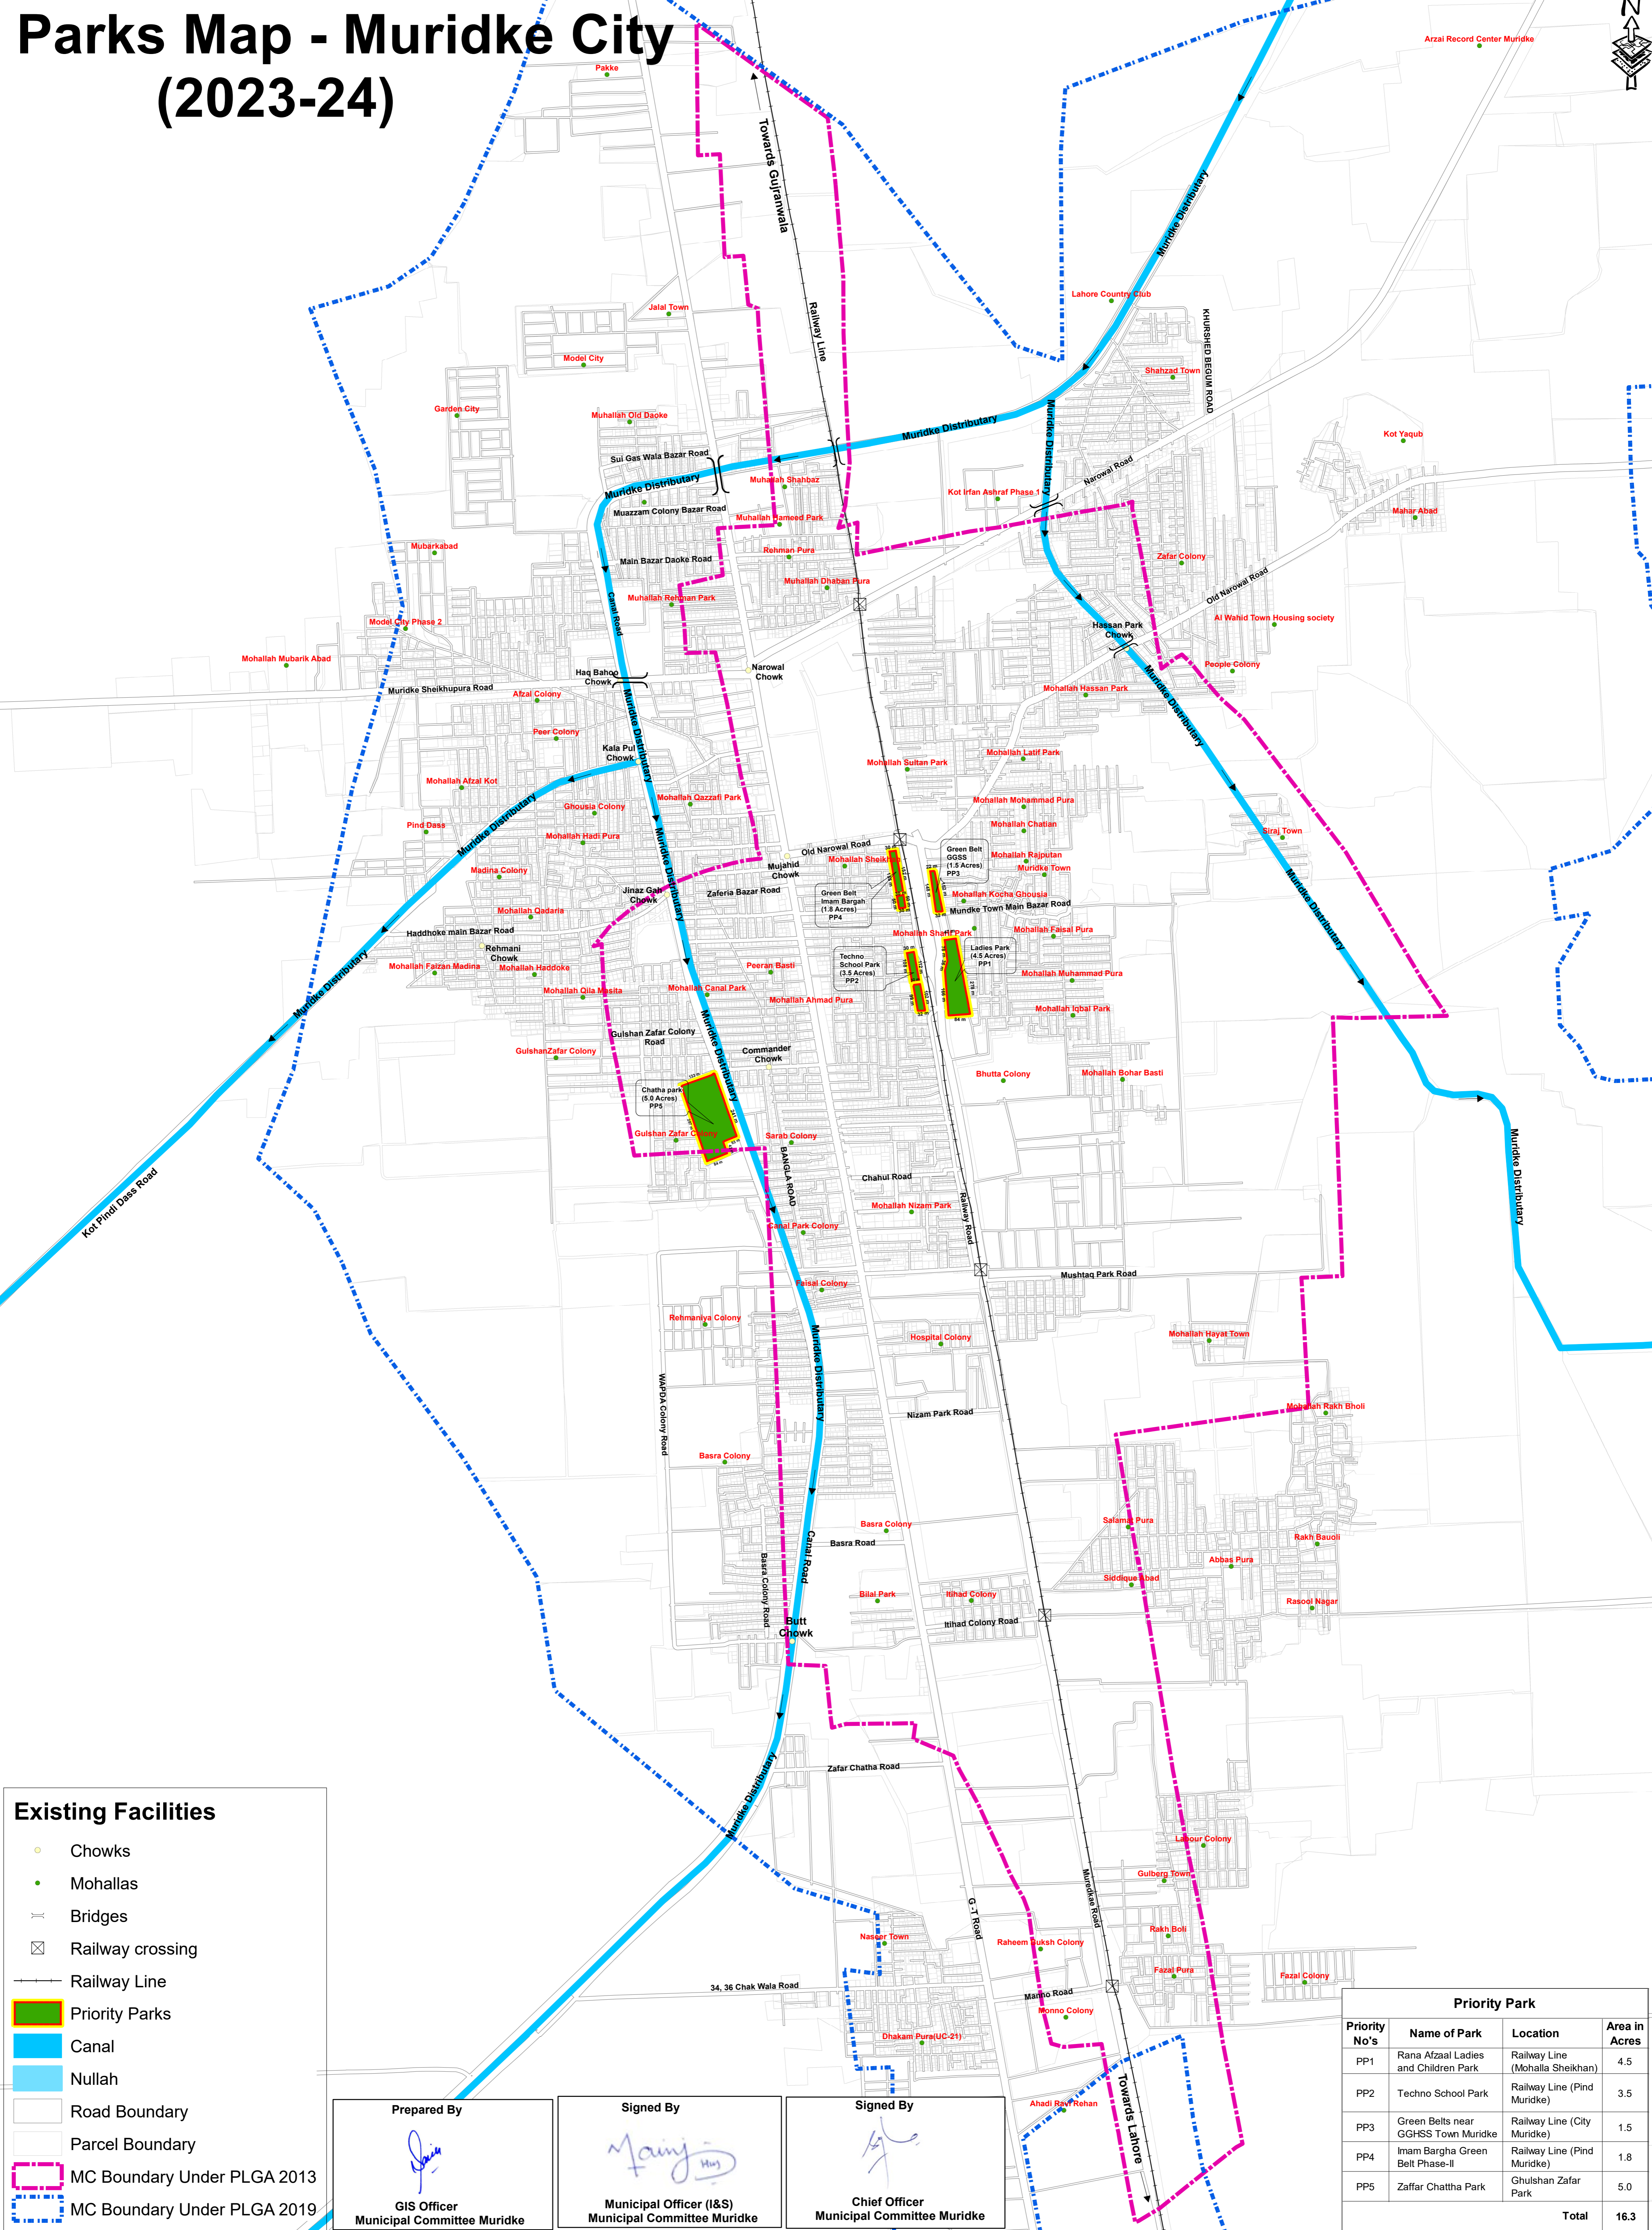

Parks Map - Muridke City (2023-24)

Existing Facilities

- Chowks
- Mohallas
- Bridges
- Railway crossing
- Railway Line
- Priority Parks
- Canal
- Nullah
- Road Boundary
- Parcel Boundary
- MC Boundary Under PLGA 2013
- MC Boundary Under PLGA 2019

Prepared By

 GIS Officer
 Municipal Committee Muridke

Signed By

 Municipal Officer (I&S)
 Municipal Committee Muridke

Signed By

 Chief Officer
 Municipal Committee Muridke

Priority Park			
Priority No's	Name of Park	Location	Area in Acres
PP1	Rana Atzaal Ladies and Children Park	Railway Line (Mohalla Sheikhan)	4.5
PP2	Techno School Park	Railway Line (Pind Muridke)	3.5
PP3	Green Belts near GGHS Town Muridke	Railway Line (City Muridke)	1.5
PP4	Imam Bargha Green Belt Phase-II	Railway Line (Pind Muridke)	1.8
PP5	Zaffar Chatta Park	Gulshan Zafar Park	5.0
Total			16.3